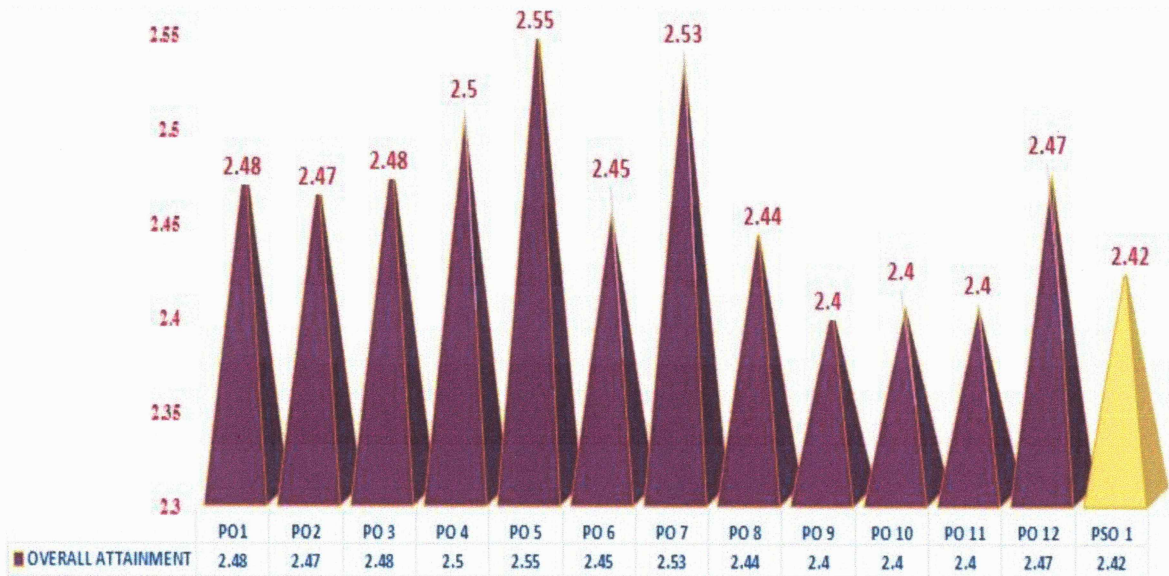

OVERALL ATTAINMENT - Department , Master of Bussiness Administration

	PO1	PO2	PO3	PO4	PO5	PO6	PO7	PO8	PO9	P10	P11	P12	PSO1
Direct PO Attainment	2.35	2.34	2.35	2.38	2.44	2.31	2.42	2.3	2.26	2.25	2.25	2.33	2.27
Indirect PO Attainment	3	3	3	3	3	3	3	3	3	3	3	3	3
Overall PO Attainment	2.48	2.47	2.48	2.5	2.55	2.45	2.53	2.44	2.4	2.4	2.4	2.47	2.42